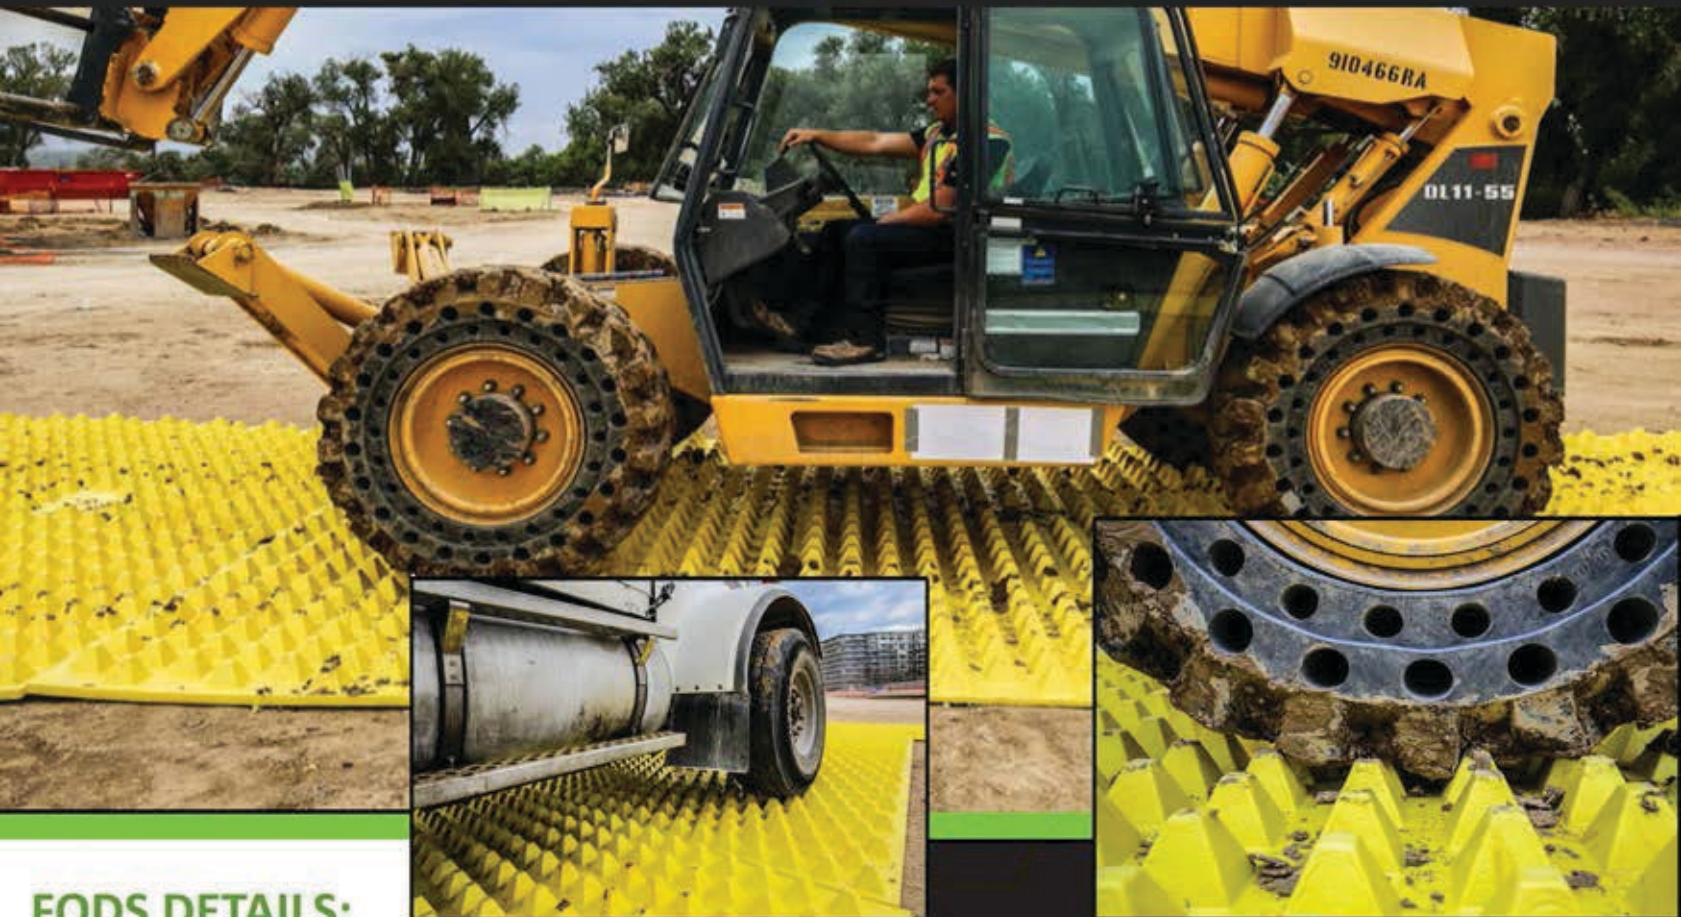

# FODS

TRACKOUT CONTROL  
MAT SYSTEM

## FODS DETAILS:

- FODS mats are 12' wide x 7' long
- Each mat weighs 430 lbs
- FODS Trackout Control mats help sediment control by deforming the tire which spreads the tire lugs apart to deposit or leave the dirt, rock, mud, or other sediment on the mat.
- 100% Made in the USA
- Reusable and recyclable
- Durable and environmentally friendly